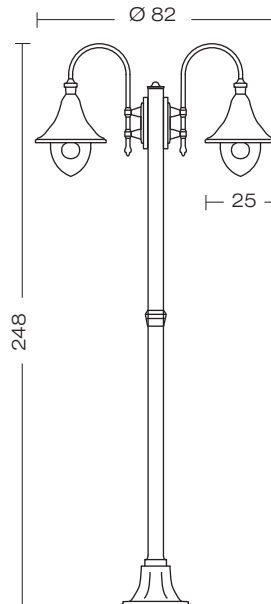

100.P2L60
100.P2L60H
100AP2L60
100AP2L60H