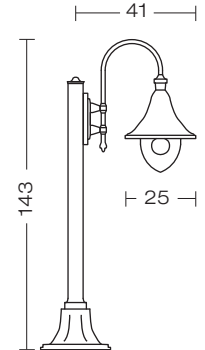

# LED

powered by  
Citizen Electronics® LED  
Transformer included

example code:

art.	finishing	size	LED	colour
100	.	01	L60	H ngg

example copper top code:

art.	finishing	size	LED	colour
100	A	01	L60	H ngg

art.  
**100**

100.01L60  
100.01L60H  
100A01L60  
100A01L60H

100.02L60  
100.02L60H  
100A02L60  
100A02L60H

100.P1.12L60  
100.P1.12L60H  
100AP1.12L60  
100AP1.12L60H

corpo alluminio pressofuso  
body in die casting aluminium  
corps en aluminium moulé  
sous pression  
cuerpo aluminio inyectado  
Körper aus Aluminium-  
Druckguss