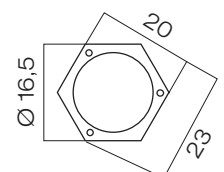

COLOURS

ngg

nga

ngv

bgg

ngr

ELECTRIFICATION

BASE DIMENSIONS

Accessories on request:

code **0404M004**  
Single connection IP68

code **0404M003**  
Loop in loop out IP68

Anchor Bolt  
code **00APL6**

**00108**  
angoliera  
corner bracket  
patte d'angle  
esquinera  
Eckhalterungen