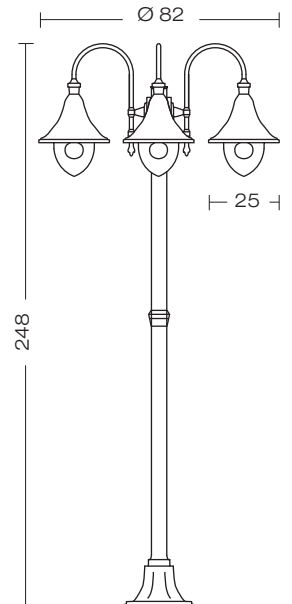

100.P3L60
100.P3L60H
100AP3L60
100AP3L60H

For technical details visit
www.landa.it

IP44

850°

TOP
FINISHING

code 100A.....

articoli disponibili anche con
cappello in rame
the items are also available
with copper top
ces articles sont disponibles aussi
avec le chapeau en cuivre
piezas disponibles
también en cobre
Diese Artikel sind auch mit
Kupfer-Dach verfügbar

COLOURS

ngg

nga

ngv

bgg

ngr

LED

dettagli /
details / details
detalles / details:
pages 5-6

L60
LED 5 W
5000°K
430LM
Ra65

L60H
LED 5 W
2900°K
330LM
Ra85

BASE DIMENSIONS