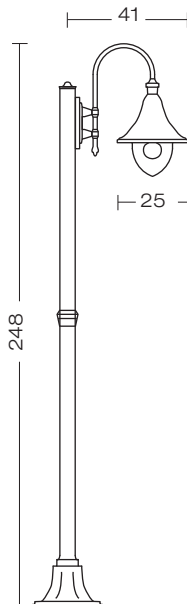

100.P1L60
100.P1L60H
100AP1L60
100AP1L60H