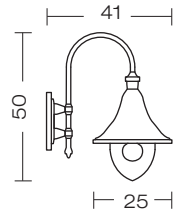

# LED

powered by  
Citizen Electronics® LED  
Transformer included

example code:

art.	finishing	size	LED	colour
100	.	01	L60	H ngg

example copper top code:

art.	finishing	size	LED	colour
100	A	01	L60	H ngg

art.  
**100**

100.01L60  
100.01L60H  
100A01L60  
100A01L60H

100.02L60  
100.02L60H  
100A02L60  
100A02L60H

100.P1.12L60  
100.P1.12L60H  
100AP1.12L60  
100AP1.12L60H

corpo alluminio pressofuso  
body in die casting aluminium  
corps en aluminium moulé  
sous pression  
cuerpo aluminio inyectado  
Körper aus Aluminium-  
Druckguss