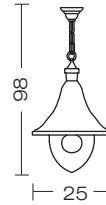

saturno  
110.01 bgg  
pagg. 258-259

lampara  
100.P2 bgg  
pagg. 254-257

sirio  
150.P1.12 ngg  
pagg. 260-261

lampara  
100A01 ngr  
pagg. 254-257

saturno  
110.P1 ngr  
pagg. 258-259

sirio  
150.01 bgg  
pagg. 260-261

# LED

powered by  
Citizen Electronics® LED  
Transformer included

example code:

art.	finishing	size	LED	colour
100	.	01	L60	H ngg

example copper top code:

art.	finishing	size	LED	colour
100	A	01	L60	H ngg

art.  
**100**

100.01L60  
100.01L60H  
100A01L60  
100A01L60H

100.02L60  
100.02L60H  
100A02L60  
100A02L60H

100.P1.12L60  
100.P1.12L60H  
100AP1.12L60  
100AP1.12L60H

corpo alluminio pressofuso  
body in die casting aluminium  
corps en aluminium moulé  
sous pression  
cuerpo aluminio inyectado  
Körper aus Aluminium-  
Druckguss